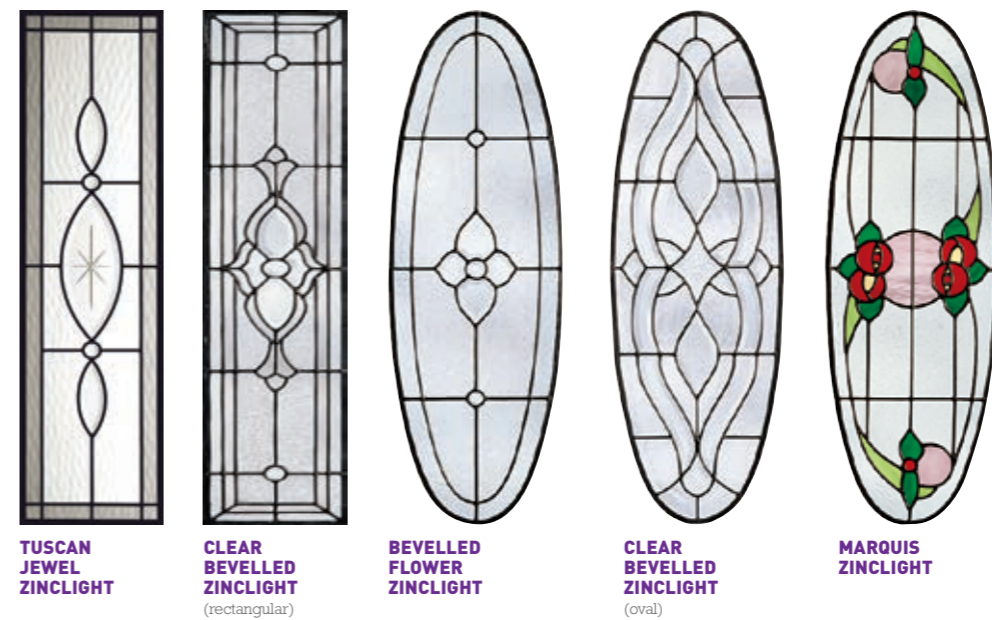

TUSCAN JEWEL ZINLIGHT

CLEAR BEVELLED ZINLIGHT (rectangular)

BEVELLED FLOWER ZINLIGHT

CLEAR BEVELLED ZINLIGHT (oval)

MARQUIS ZINLIGHT