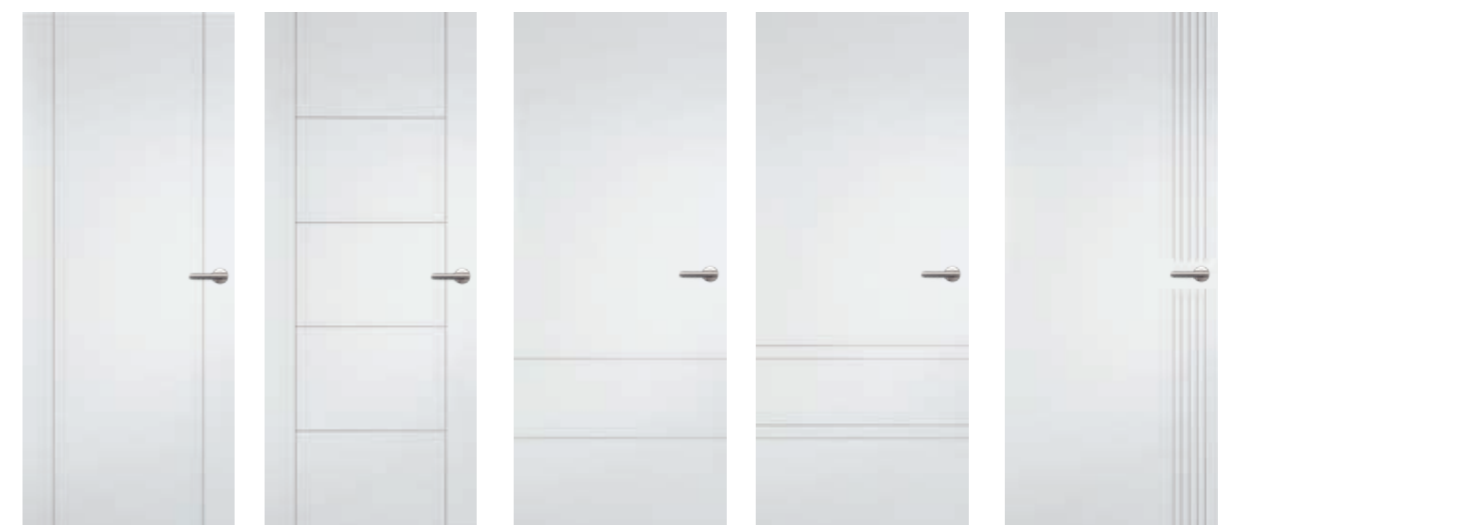

DECO 11S

DECO 13S

DECO 14S

DECO 15S

DECO 16S